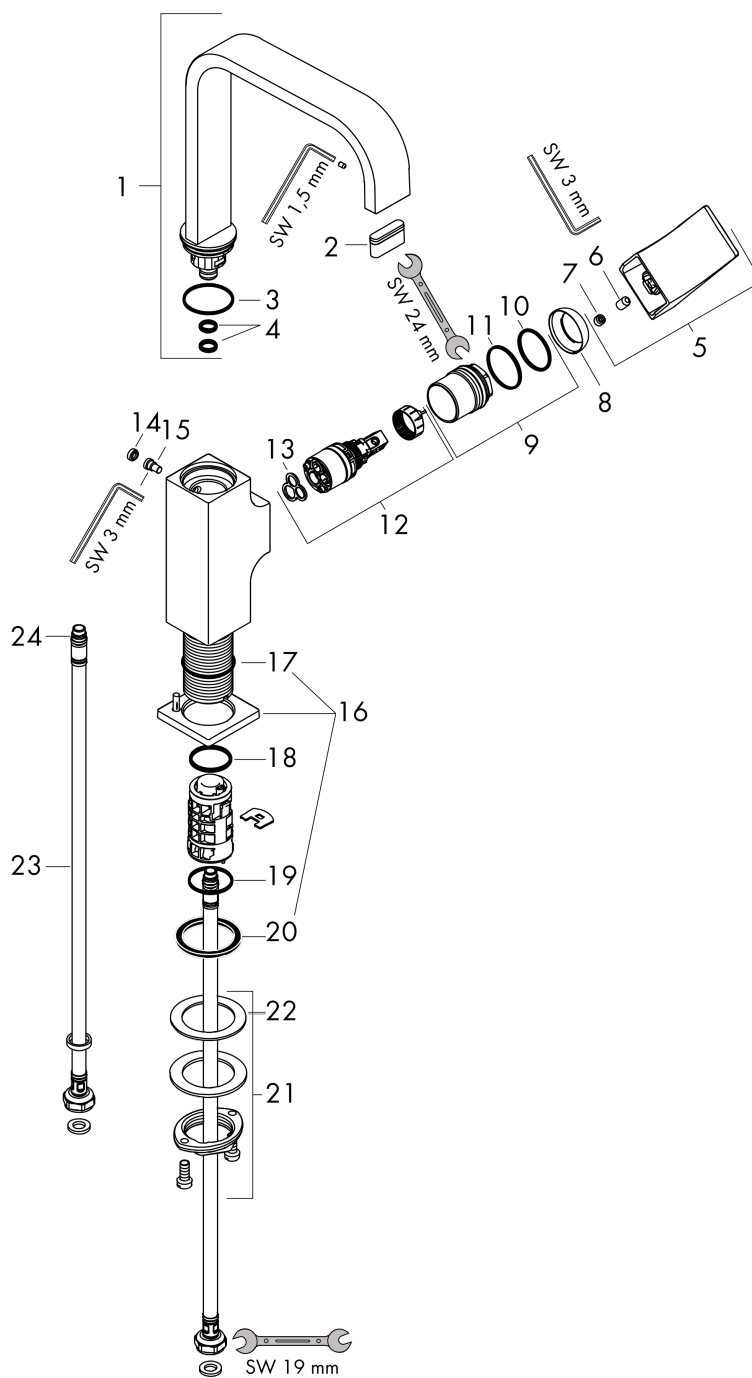

#### Scale drawing

**Metropol****Single lever basin mixer 230 with lever handle and push-open waste set**Surfaces: **Brushed Bronze** Article Number: **32511140**

## Flowchart

**Metropol**  
**Single lever basin mixer 230 with lever handle and push-open waste set**  
 Surfaces: **Brushed Bronze**    Article Number: **32511140**

## Metropol

**Single lever basin mixer 230 with lever handle and push-open waste set**

Surfaces: **Brushed Bronze** Article Number: **32511140**

### Spare part list

Year of production: >07/19

Pos.	Description	Article Number	Price	PU
1	spout 165 mm	93084140	-	1
2	spray former	93085000	-	1
3	O-ring 30x1,5	98433000	-	1
4	O-ring 8x2	98112000	-	1
5	handle	93082140	-	1
6	hollow set screw M6x10 DIN 916	96029000	-	1
7	screw cover	95704000	-	1
8	flange	95493140	-	1
9	nut	93086000	-	1
10	O-Ring 22x2	98185000	-	1
11	O-ring 27x1,5	92527000	-	1
12	cartridge, assy	97685000	-	1
13	seal	98865000	-	1
14	plug	93087000	-	1
15	screw	93088000	-	1
16	escutcheon	93048140	-	1
17	O-ring 32x1,5	92936000	-	1
18	O-ring 24x2	98388000	-	1
19	O-ring 26x1,5	98390000	-	1
20	flat seal	98749000	-	1
21	fixing set (Ø 32)	13961000	-	1
22	lever collar	97548000	-	1
23	connection hose 450 mm M8x0,75 G3/8	97206000	-	1
24	O-ring 6,6x1,6	93019000	-	1
a	push-open waste set	50100140	-	1
b	fixation extension 35 mm	13898000	-	1