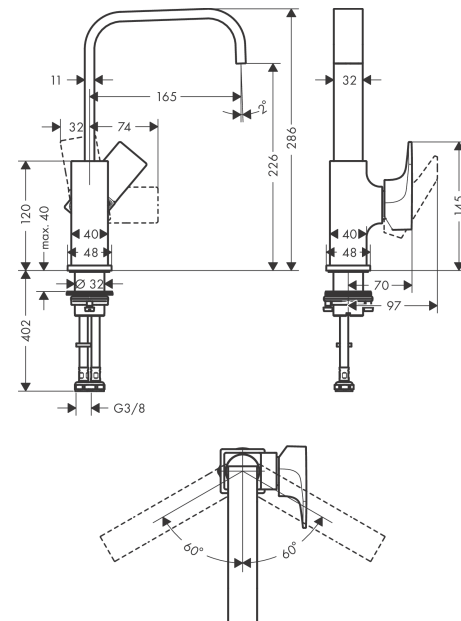

### Single lever basin mixer 230 with lever handle and push-open waste set

Surfaces: **Brushed Bronze** Article Number: **32511140**

##### product features

- consists of: single lever basin mixer, waste set
- ComfortZone 230
- projection 165 mm
- swivel range 120°
- spray type: normal spray
- maximum flow rate at 3 bar: 5 l/min
- ceramic cartridge
- temperature limitation adjustable
- suitable for continuous flow water heaters
- push-open waste set G 1¼
- material waste set: metal
- connection type: G ¾ connections
- connection dimension: DN15
- handle position on the side: bottom-side at the base body (not suitable for wash bowls)

#### Scale drawing

**Metropol****Single lever basin mixer 230 with lever handle and push-open waste set**Surfaces: **Brushed Bronze** Article Number: **32511140**

### Spare part list

Year of production: >07/19

Pos.	Description	Article Number	Price	PU
1	spout 165 mm	93084140	-	1
2	spray former	93085000	-	1
3	O-ring 30x1,5	98433000	-	1
4	O-ring 8x2	98112000	-	1
5	handle	93082140	-	1
6	hollow set screw M6x10 DIN 916	96029000	-	1
7	screw cover	95704000	-	1
8	flange	95493140	-	1
9	nut	93086000	-	1
10	O-Ring 22x2	98185000	-	1
11	O-ring 27x1,5	92527000	-	1
12	cartridge, assy	97685000	-	1
13	seal	98865000	-	1
14	plug	93087000	-	1
15	screw	93088000	-	1
16	escutcheon	93048140	-	1
17	O-ring 32x1,5	92936000	-	1
18	O-ring 24x2	98388000	-	1
19	O-ring 26x1,5	98390000	-	1
20	flat seal	98749000	-	1
21	fixing set (Ø 32)	13961000	-	1
22	lever collar	97548000	-	1
23	connection hose 450 mm M8x0,75 G3/8	97206000	-	1
24	O-ring 6,6x1,6	93019000	-	1
a	push-open waste set	50100140	-	1
b	fixation extension 35 mm	13898000	-	1